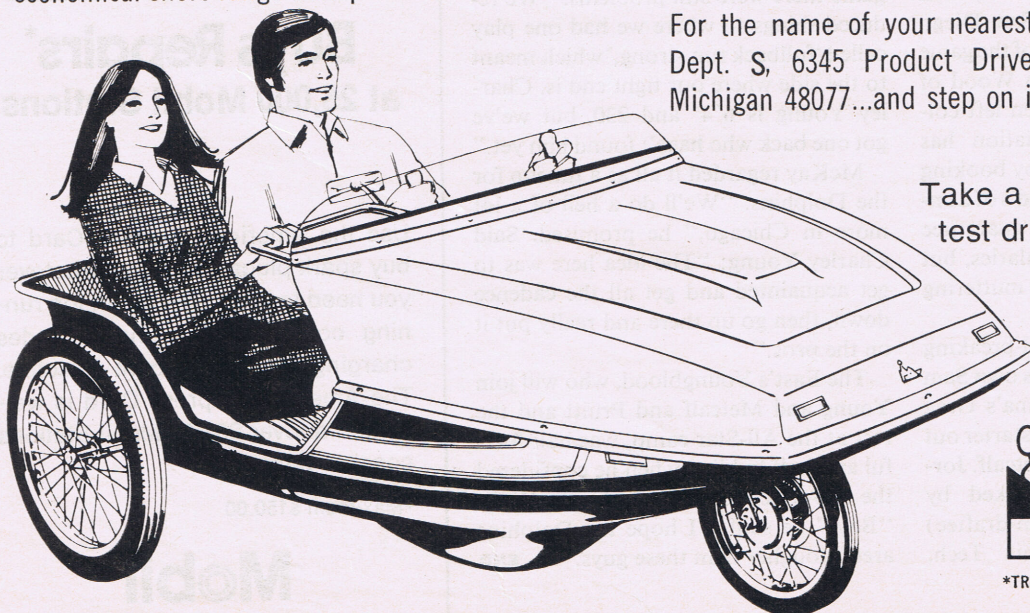

Introducing PPV*.
The light 'n lively fun
machine that runs on
Pedal-Power.
No noise. No smoke.
No sweat.

Now you can do your part for ecology . . . and have fun doing it! PPV, the "People-Powered Vehicle," is the latest ecological answer to clean, quiet and economical short-range transportation. You can use

this beautifully styled, three-wheeled vehicle for school or campus commuting, shopping, work, or just plain healthy fun and recreation.

Its exclusive "shift-anytime" Mark III transmission takes the work out of pedaling. The adjustable custom-contoured bucket seats add real comfort . . . as well as back support to your pedaling action. And PPV can be stored in an upright position, taking up less than half its normal floor space.

The lower bodies come in your choice of Deep Forest Green, Royal Space Blue and Polar Sun Yellow. The body hood and shifter cover are Bright Snow White.

So drive one of the few vehicles that meets every emission requirement . . . PPV.

For the name of your nearest dealer, write EVI, Dept. S, 6345 Product Drive, Sterling Heights, Michigan 48077...and step on it!