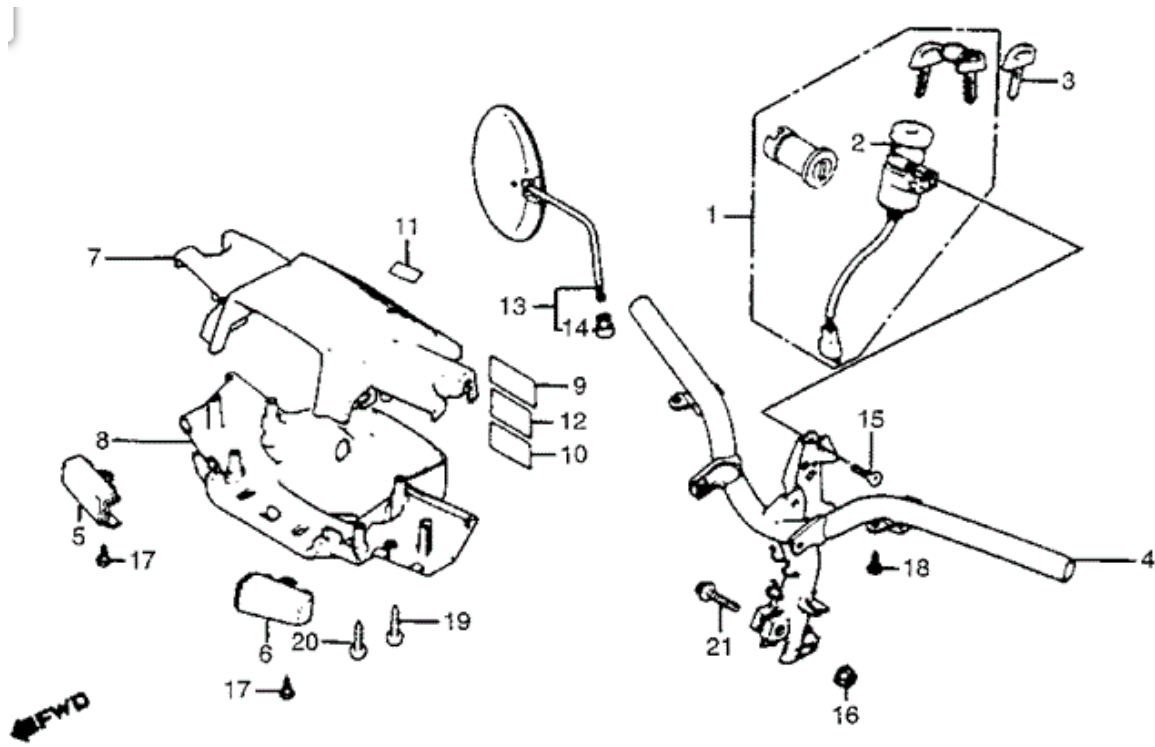

004 **SHIELD, LEG *PB109* (NEPTUNE BLUE)**
Part Number: 64301-GK0-000ZC Required per assembly: 1 Not Available

007 **PLATE, FR. BASKET**
Part Number: 81315-GA7-811 Required per assembly: 1 Not Available

011 **BOLT, FLANGE (6MM)**
Part Number: 90111-162-000 Required per assembly: 2 ~~\$2.37~~ **\$2.23**

012 **NUT, CAP (6MM)**
Part Number: 90201-415-000 Required per assembly: 1

Handlebar

LOCATION PART DESCRIPTION

019 **SCREW, TAP (5X25)**
Part Number: 93903-35520 Required per assembly: 2 ~~\$0.60~~ **\$0.57**

020 **SCREW, TAP (5X35)**
Part Number: 93903-35720 Required per assembly: 2 Not Available

021 **BOLT, FLANGE (10X40)**
Part Number: 95801-10040-08 Required per assembly: 2