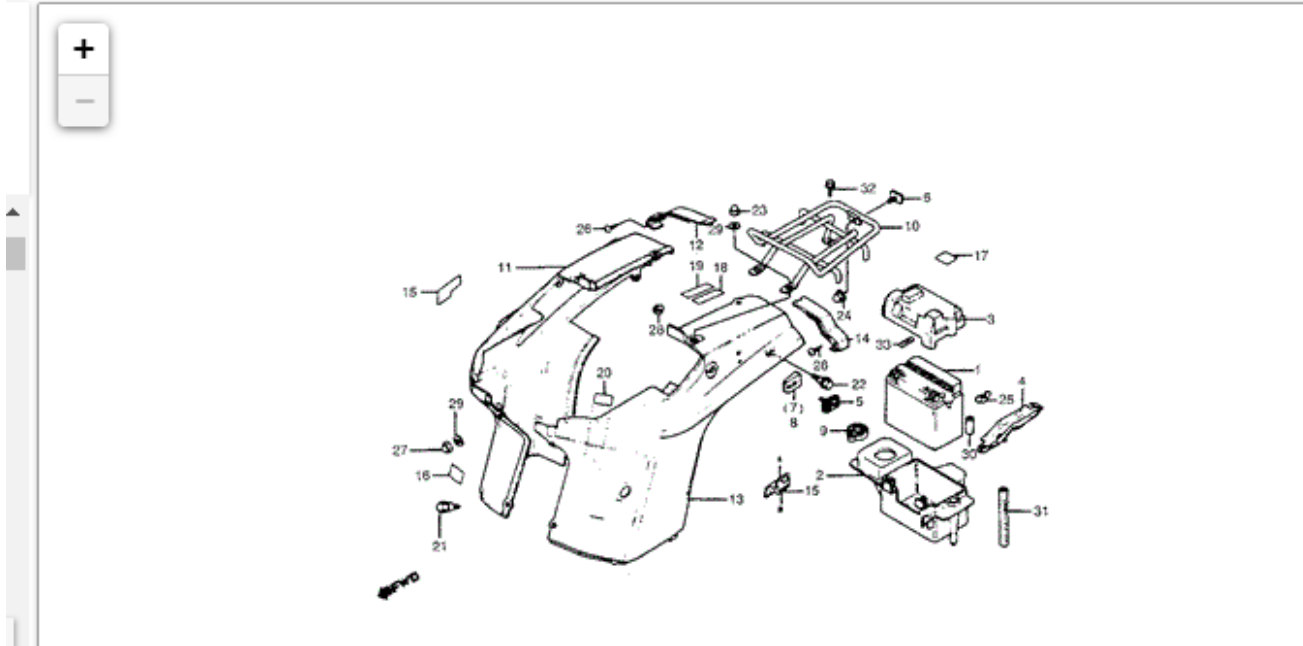

1984 Honda GYRO (NN50MD) - Battery - Body Cover - Luggage Carrier

Please note: If a part is displayed on the diagram but not shown in the parts list, it is no longer available.