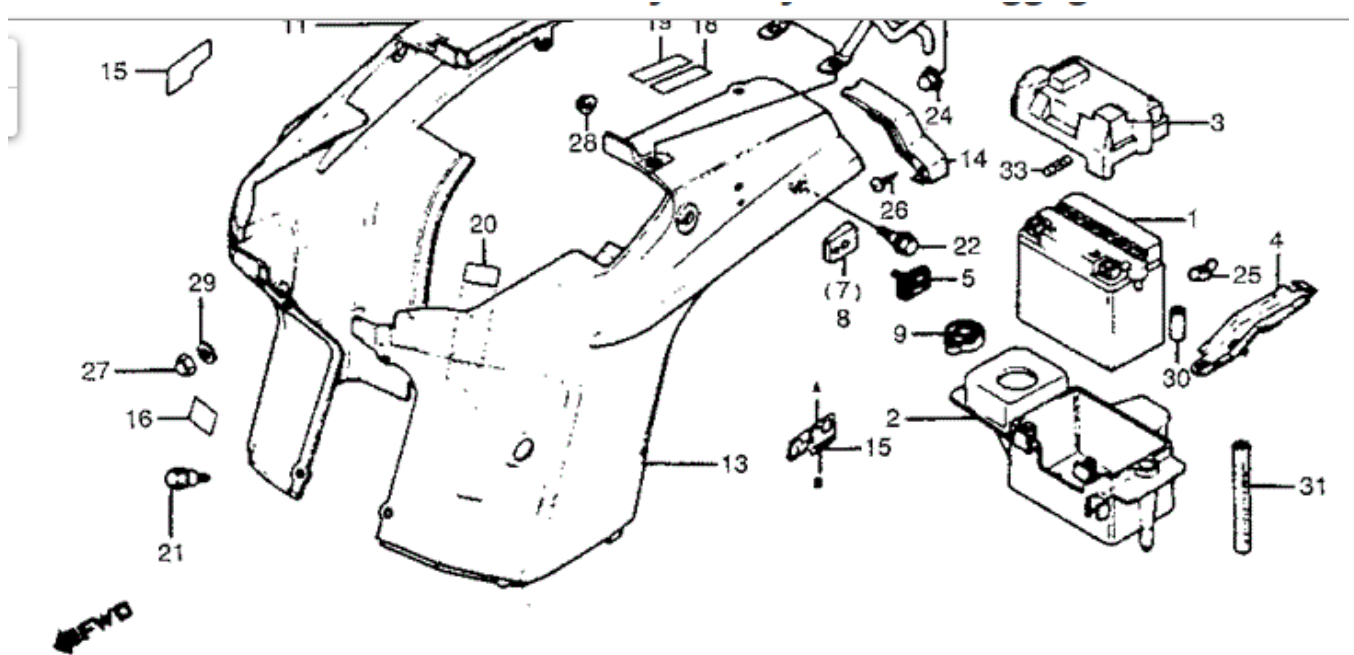

001 **BATTERY (YB4L-B)**
Part Number: 31500-197-713AH Required per assembly: 1 ~~$39.96~~ **$35.54**
 Add to cart

005 **REFLECTOR, REFLEX**
Part Number: 33741-GK0-671 Required per assembly: 2 Not Available

006 **REFLECTOR, REFLEX**
Part Number: 33741-GK8-672 Required per assembly: 1 Not Available

016 **LABEL, CAUTION *NH0* (CHAMPIONSHIP WHITE)**
Part Number: 87505-GK0-670ZAR Required per assembly: 1 Not Available

019 **LABEL *NH1* (BLACK)**
Part Number: 87510-147-670ZAR Required per assembly: 1 ~~$2.05~~ **$1.95**