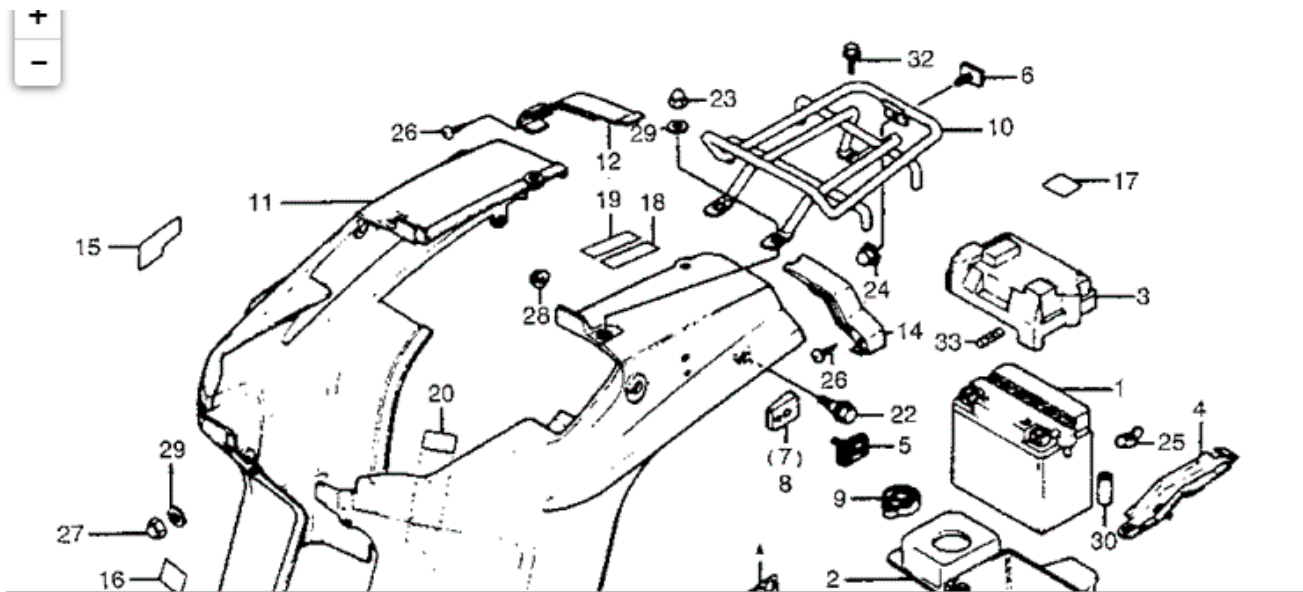

1984 Honda GYRO (NN50MD) - Battery - Body Cover - Luggage Carrier

Please note: If a part is displayed on the diagram but not shown in the parts list, it is no longer available.